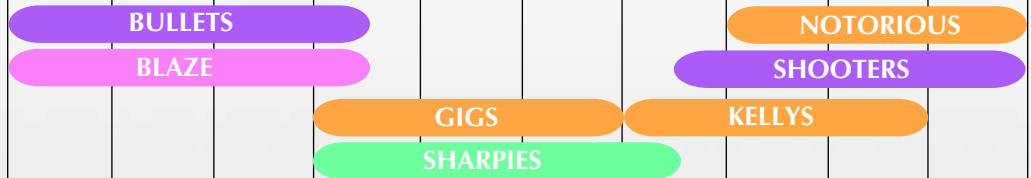

WORLDS TIMETABLE SCHEDULE

MAY 1ST - MAY 7TH

4.00 4.30 5.00 5.30 6.00 6.30 7.00 7.30 8.00 8.30 9.00 9.30 10.00

MON
1st

TUE
2nd

WED
3rd

THU
4th

FRI
5th

4.00 4.30 5.00 5.30 6.00 6.30 7.00 7.30 8.00 8.30 9.00 9.30 10.00

9.00 9.30 10.00 10.30 11.00 11.30 12.00 12.30 1.00 1.30 2.00 2.30 3.00 3.30 4.00 5.00 6.00

SAT
6th

SUN
7th

9.00 9.30 10.00 10.30 11.00 11.30 12.00 12.30 1.00 1.30 2.00 2.30 3.00 3.30 4.00 5.00 6.00