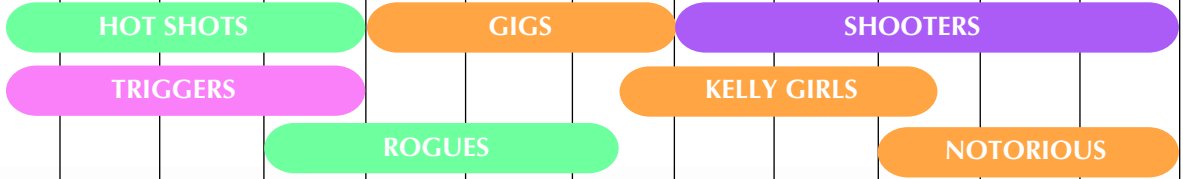

WORLDS TIMETABLE SCHEDULE

MAY 1ST - MAY 7TH

4.00 4.30 5.00 5.30 6.00 6.30 7.00 7.30 8.00 8.30 9.00 9.30 10.00

MON
1st

TUE
2nd

WED
3rd

THU
4th

FRI
5th

4.00 4.30 5.00 5.30 6.00 6.30 7.00 7.30 8.00 8.30 9.00 9.30 10.00

9.00 9.30 10.00 10.30 11.00 11.30 12.00 12.30 1.00 1.30 2.00 2.30 3.00 3.30 4.00 5.00 6.00

SAT
6th

SUN
7th

9.00 9.30 10.00 10.30 11.00 11.30 12.00 12.30 1.00 1.30 2.00 2.30 3.00 3.30 4.00 5.00 6.00