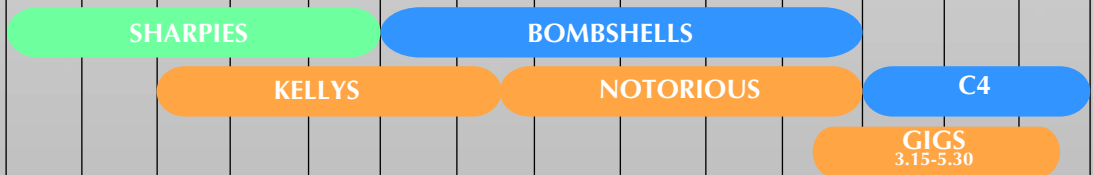

WORLDS TIMETABLE SCHEDULE

MAY 1ST - MAY 7TH

4.00 4.30 5.00 5.30 6.00 6.30 7.00 7.30 8.00 8.30 9.00 9.30 10.00

MON
1st

TUE
2nd

WED
3rd

THU
4th

FRI
5th

4.00 4.30 5.00 5.30 6.00 6.30 7.00 7.30 8.00 8.30 9.00 9.30 10.00

9.00 9.30 10.00 10.30 11.00 11.30 12.00 12.30 1.00 1.30 2.00 2.30 3.00 3.30 4.00 5.00 6.00

SAT
6th

SUN
7th

9.00 9.30 10.00 10.30 11.00 11.30 12.00 12.30 1.00 1.30 2.00 2.30 3.00 3.30 4.00 5.00 6.00